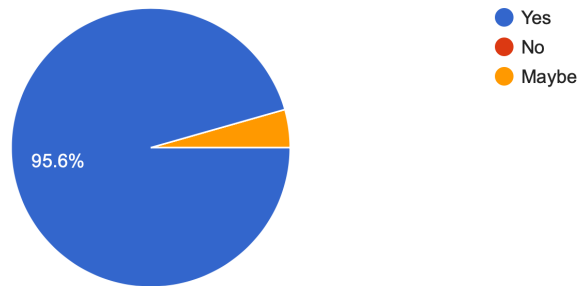

If NOT, are you willing to use Carpool

54 responses

- Yes
- No
- Maybe

Do you think the use of Carpool could help reduce the emission of toxic gases to the atmosphere ?

68 responses

Do you believe that the use of Carpool could improve the lifestyle in our community ?